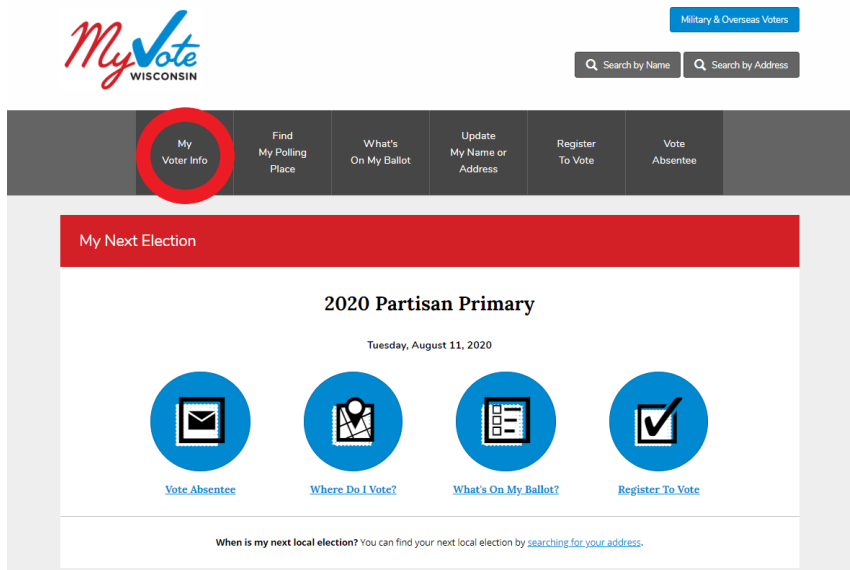

Is there a way to see my voting record?

1. Click on the “*My Voter Info*” link on the MyVote home page: