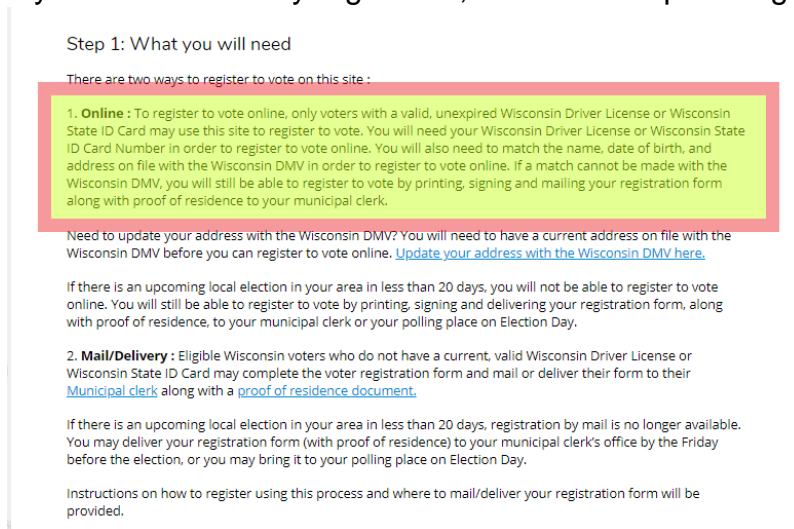

Voting Information FAQ

How do I find information on voting in Wisconsin?

1. All the information you will need to vote in Wisconsin is located at **MyVote Wisconsin**:
<https://myvote.wi.gov/en-us/>

How do I register to vote?

1. Click on either of the “Register to vote” options on the MyVote home page:

2. Fill out the form to double-check whether you are already registered.
3. If you are not already registered, follow the steps to register online:

Where do I vote?

1. Click on either the “*Find My Polling Place*” or “*Where Do I Vote*” links on the MyVote home page:

2. Fill out the form with your current address to find your polling place.

How do I vote absentee?