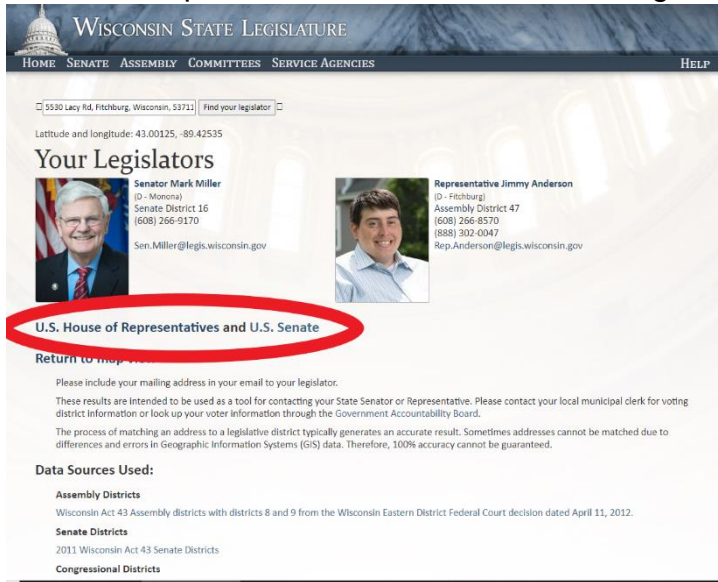

Is there a way to see my voting record?

1. Click on the “*My Voter Info*” link on the MyVote home page:

2. Fill out the form with your name and date of birth. From here, you can see if you are registered to vote, your current address on file, your next election and polling location, and your past voting history. The menu at the side of the page will also allow you to look at all of your current elected officials:

Who are my elected officials and how do I contact them?

1. Wisconsin has an interactive map that will let you input your address to locate your elected officials: <http://maps.legis.wisconsin.gov/>

- Input your address into the box labeled with 1 on map and click on the search magnifying glass icon. Your candidates will pop up in a small window the map, as shown and labeled 2. Click on “*For More Information Click Here*” link in candidate pop up window to be taken to a website with contact information on your State legislators and links to contact information for your U.S. House of Representatives and U.S. Senate legislators.