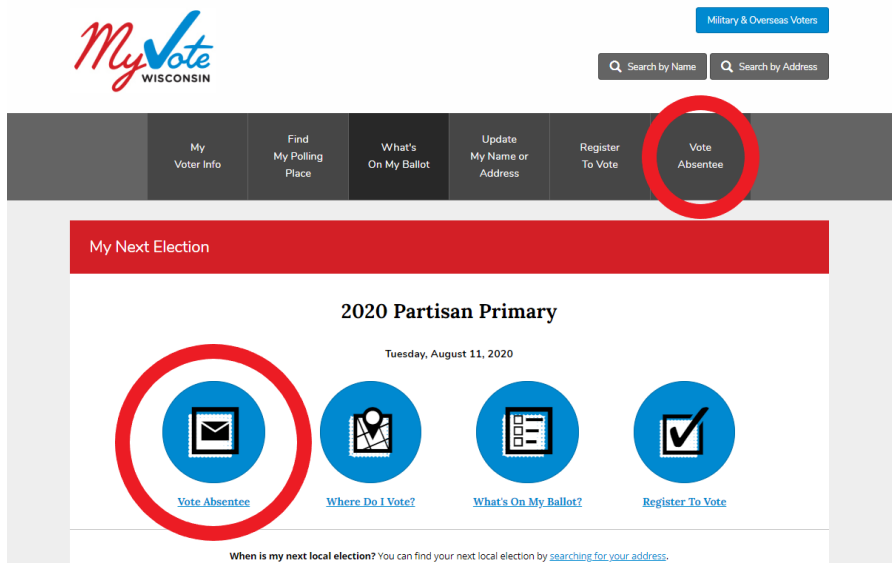

2. Fill out form to request absentee ballot. If you have not already, you will need to upload an image of a valid Wisconsin driver's license or identification card as part of your absentee ballot request.
3. You may also click on the “*Vote Absentee*” link to check the status of your absentee ballot request.