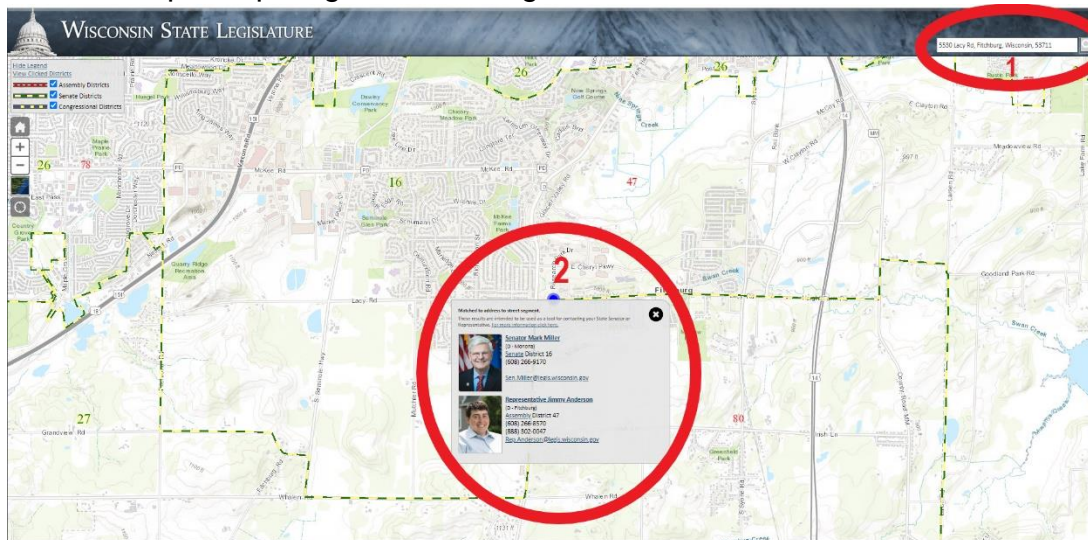

Who are my elected officials and how do I contact them?

1. Wisconsin has an interactive map that will let you input your address to locate your elected officials: <http://maps.legis.wisconsin.gov/>

- Input your address into the box labeled with 1 on map and click on the search magnifying glass icon. Your candidates will pop up in a small window the map, as shown and labeled 2. Click on “*For More Information Click Here*” link in candidate pop up window to be taken to a website with contact information on your State legislators and links to contact information for your U.S. House of Representatives and U.S. Senate legislators.