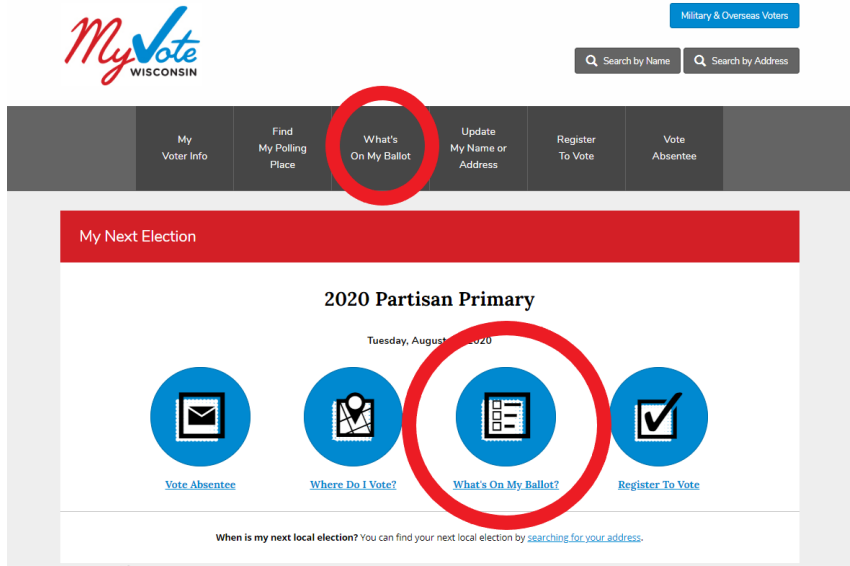

Who and what are we voting for in the next election?

1. Click on either of the “*What’s On My Ballot*” links from the MyVote home page: