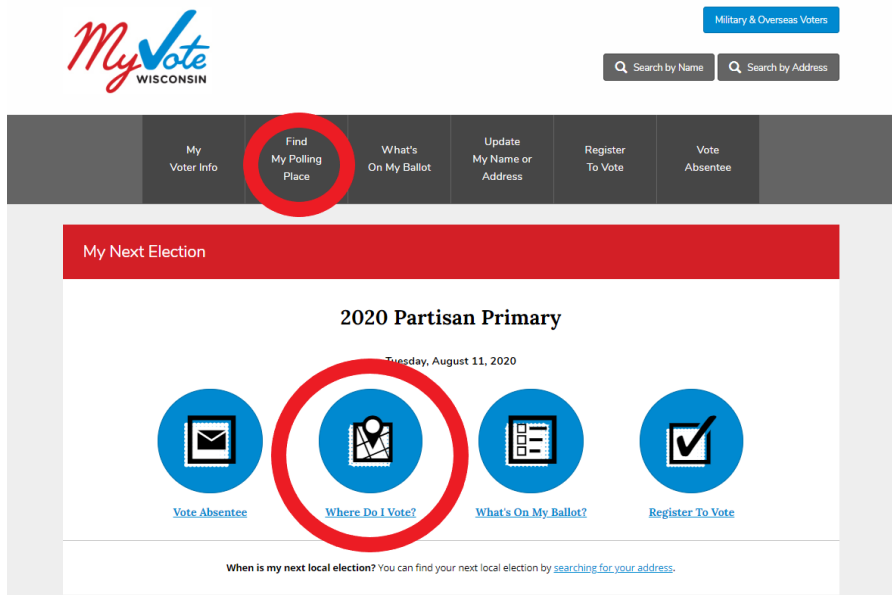

Where do I vote?

1. Click on either the “*Find My Polling Place*” or “*Where Do I Vote*” links on the MyVote home page:

2. Fill out the form with your current address to find your polling place.

How do I vote absentee?

1. Click on either of the “*Vote absentee*” links from the MyVote home page: