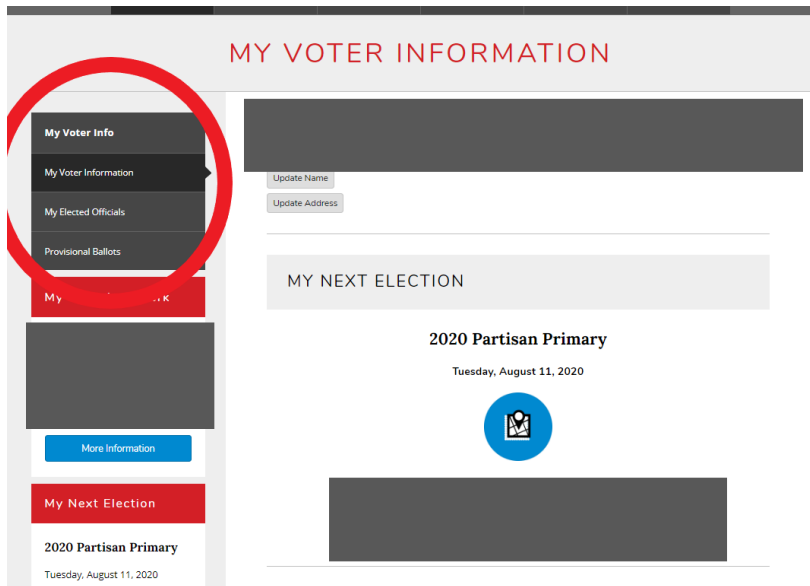

1. Click on either of the “*Vote absentee*” links from the MyVote home page:

2. Fill out form to request absentee ballot. If you have not already, you will need to upload an image of a valid Wisconsin driver's license or identification card as part of your absentee ballot request.
3. You may also click on the “*Vote Absentee*” link to check the status of your absentee ballot request.

Who and what are we voting for in the next election?

1. Click on either of the “*What’s On My Ballot*” links from the MyVote home page:

2. Input your address to be shown a sample ballot if it is available. *Ballots are typically ready 47 days before elections with federal contests and 21 days before elections with only state and/or local contests.*

Is there a way to see my voting record?

1. Click on the “*My Voter Info*” link on the MyVote home page:

2. Fill out the form with your name and date of birth. From here, you can see if you are registered to vote, your current address on file, your next election and polling location, and your past voting history. The menu at the side of the page will also allow you to look at all of your current elected officials: