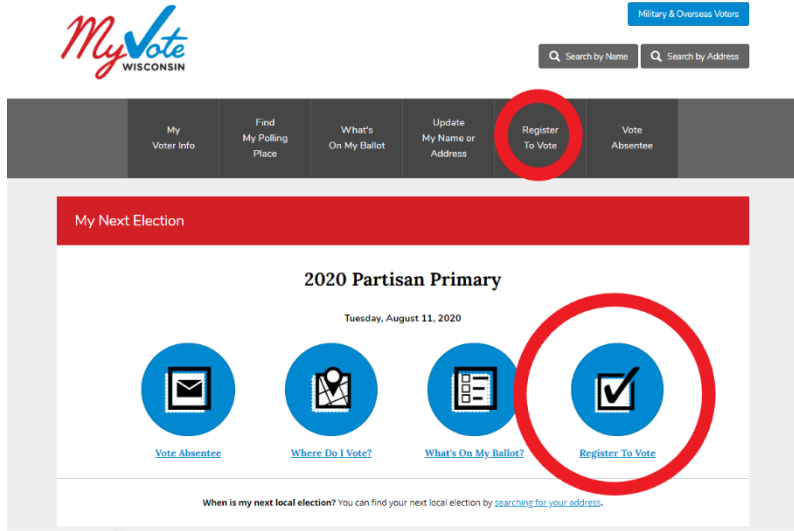

Voting Information FAQ

How do I find information on voting in Wisconsin?

1. All the information you will need to vote in Wisconsin is located at **MyVote Wisconsin**:
<https://myvote.wi.gov/en-us/>

How do I register to vote?

1. Click on either of the “Register to vote” options on the MyVote home page:

2. Fill out the form to double-check whether you are already registered.
3. If you are not already registered, follow the steps to register online: