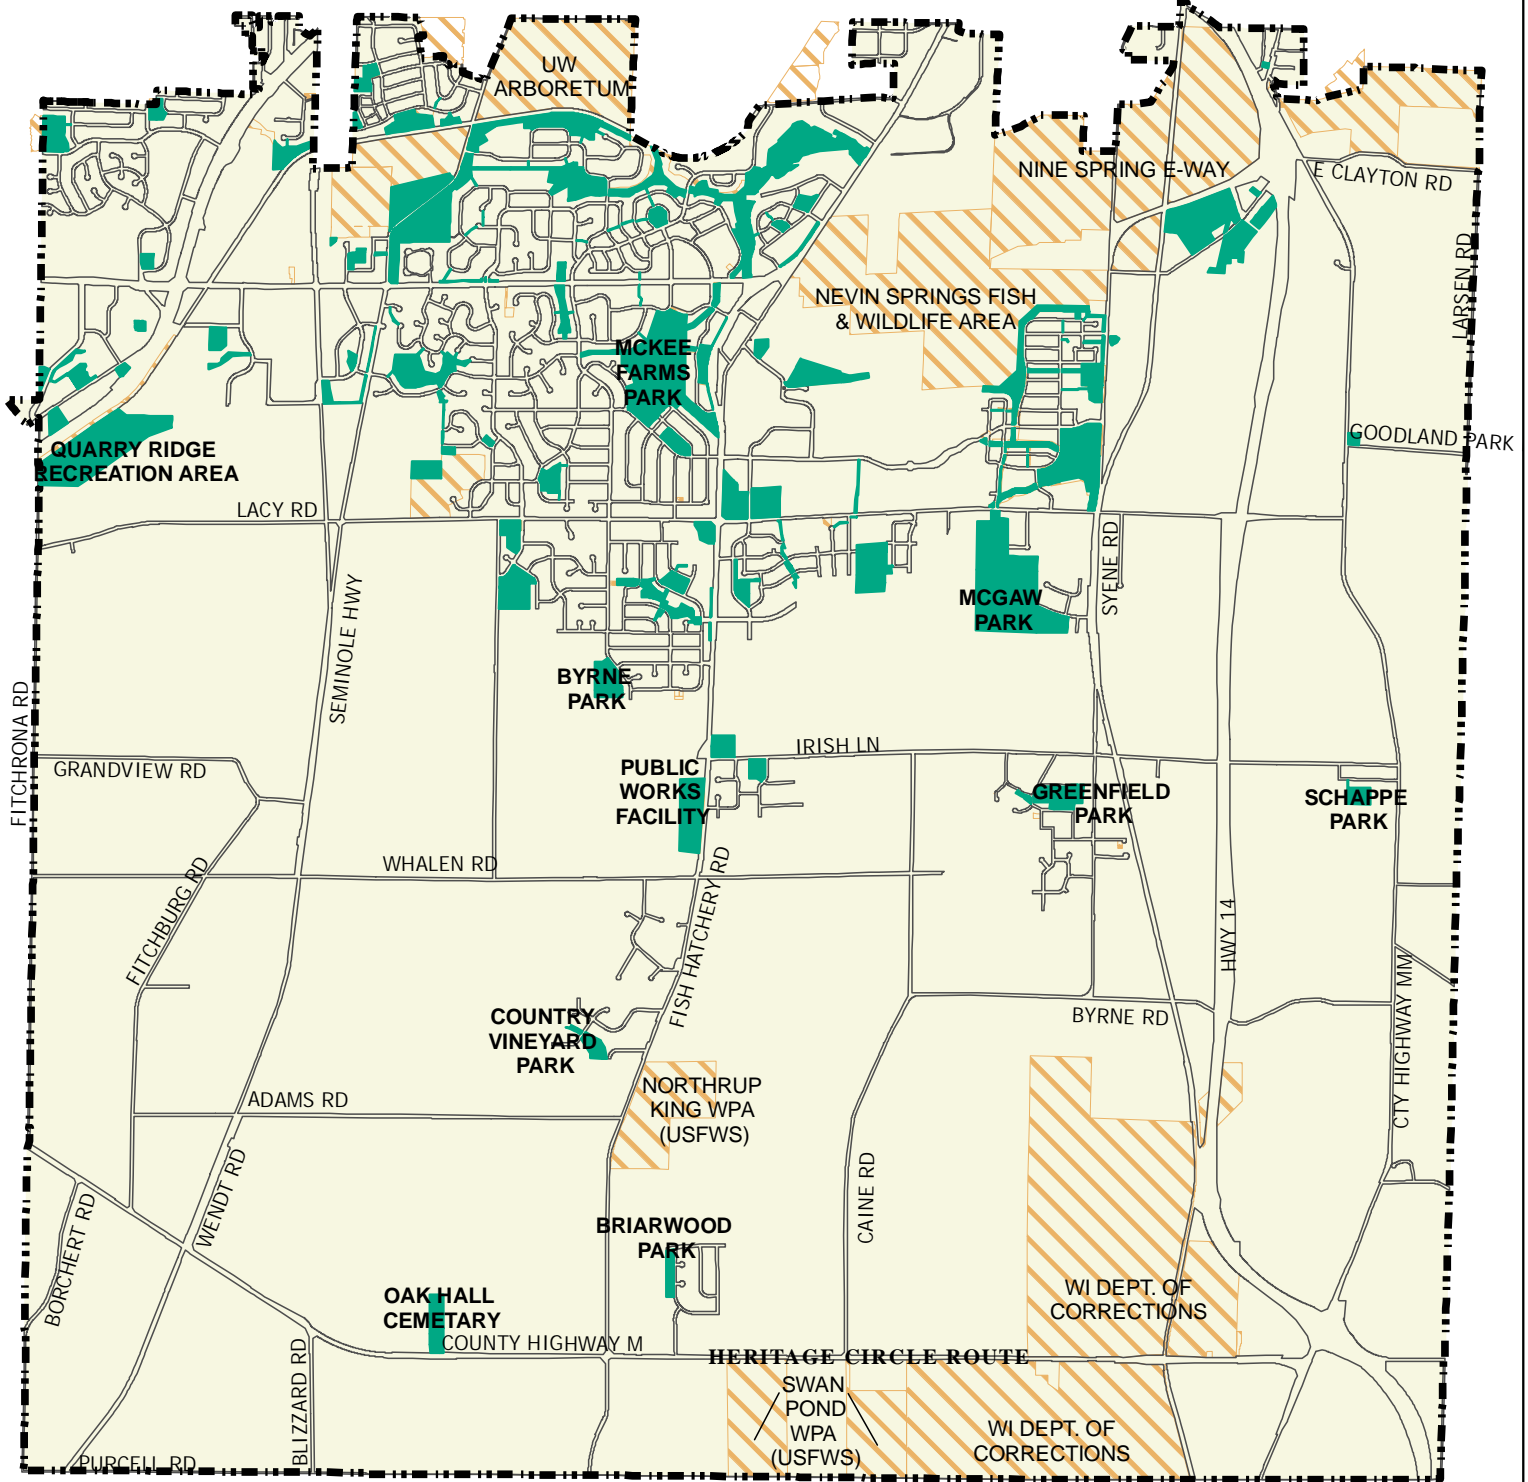

# Public Lands in Fitchburg

## Legend

- City of Fitchburg Property
- County, State, Federal Land
- City Limits
- Right of Way

Data Sources:  
 Dane County Land Information Office, 2004;  
 Public Works Dept., 2007.

Map prepared by Fitchburg Parks Department,  
 Jan. 4, 2011