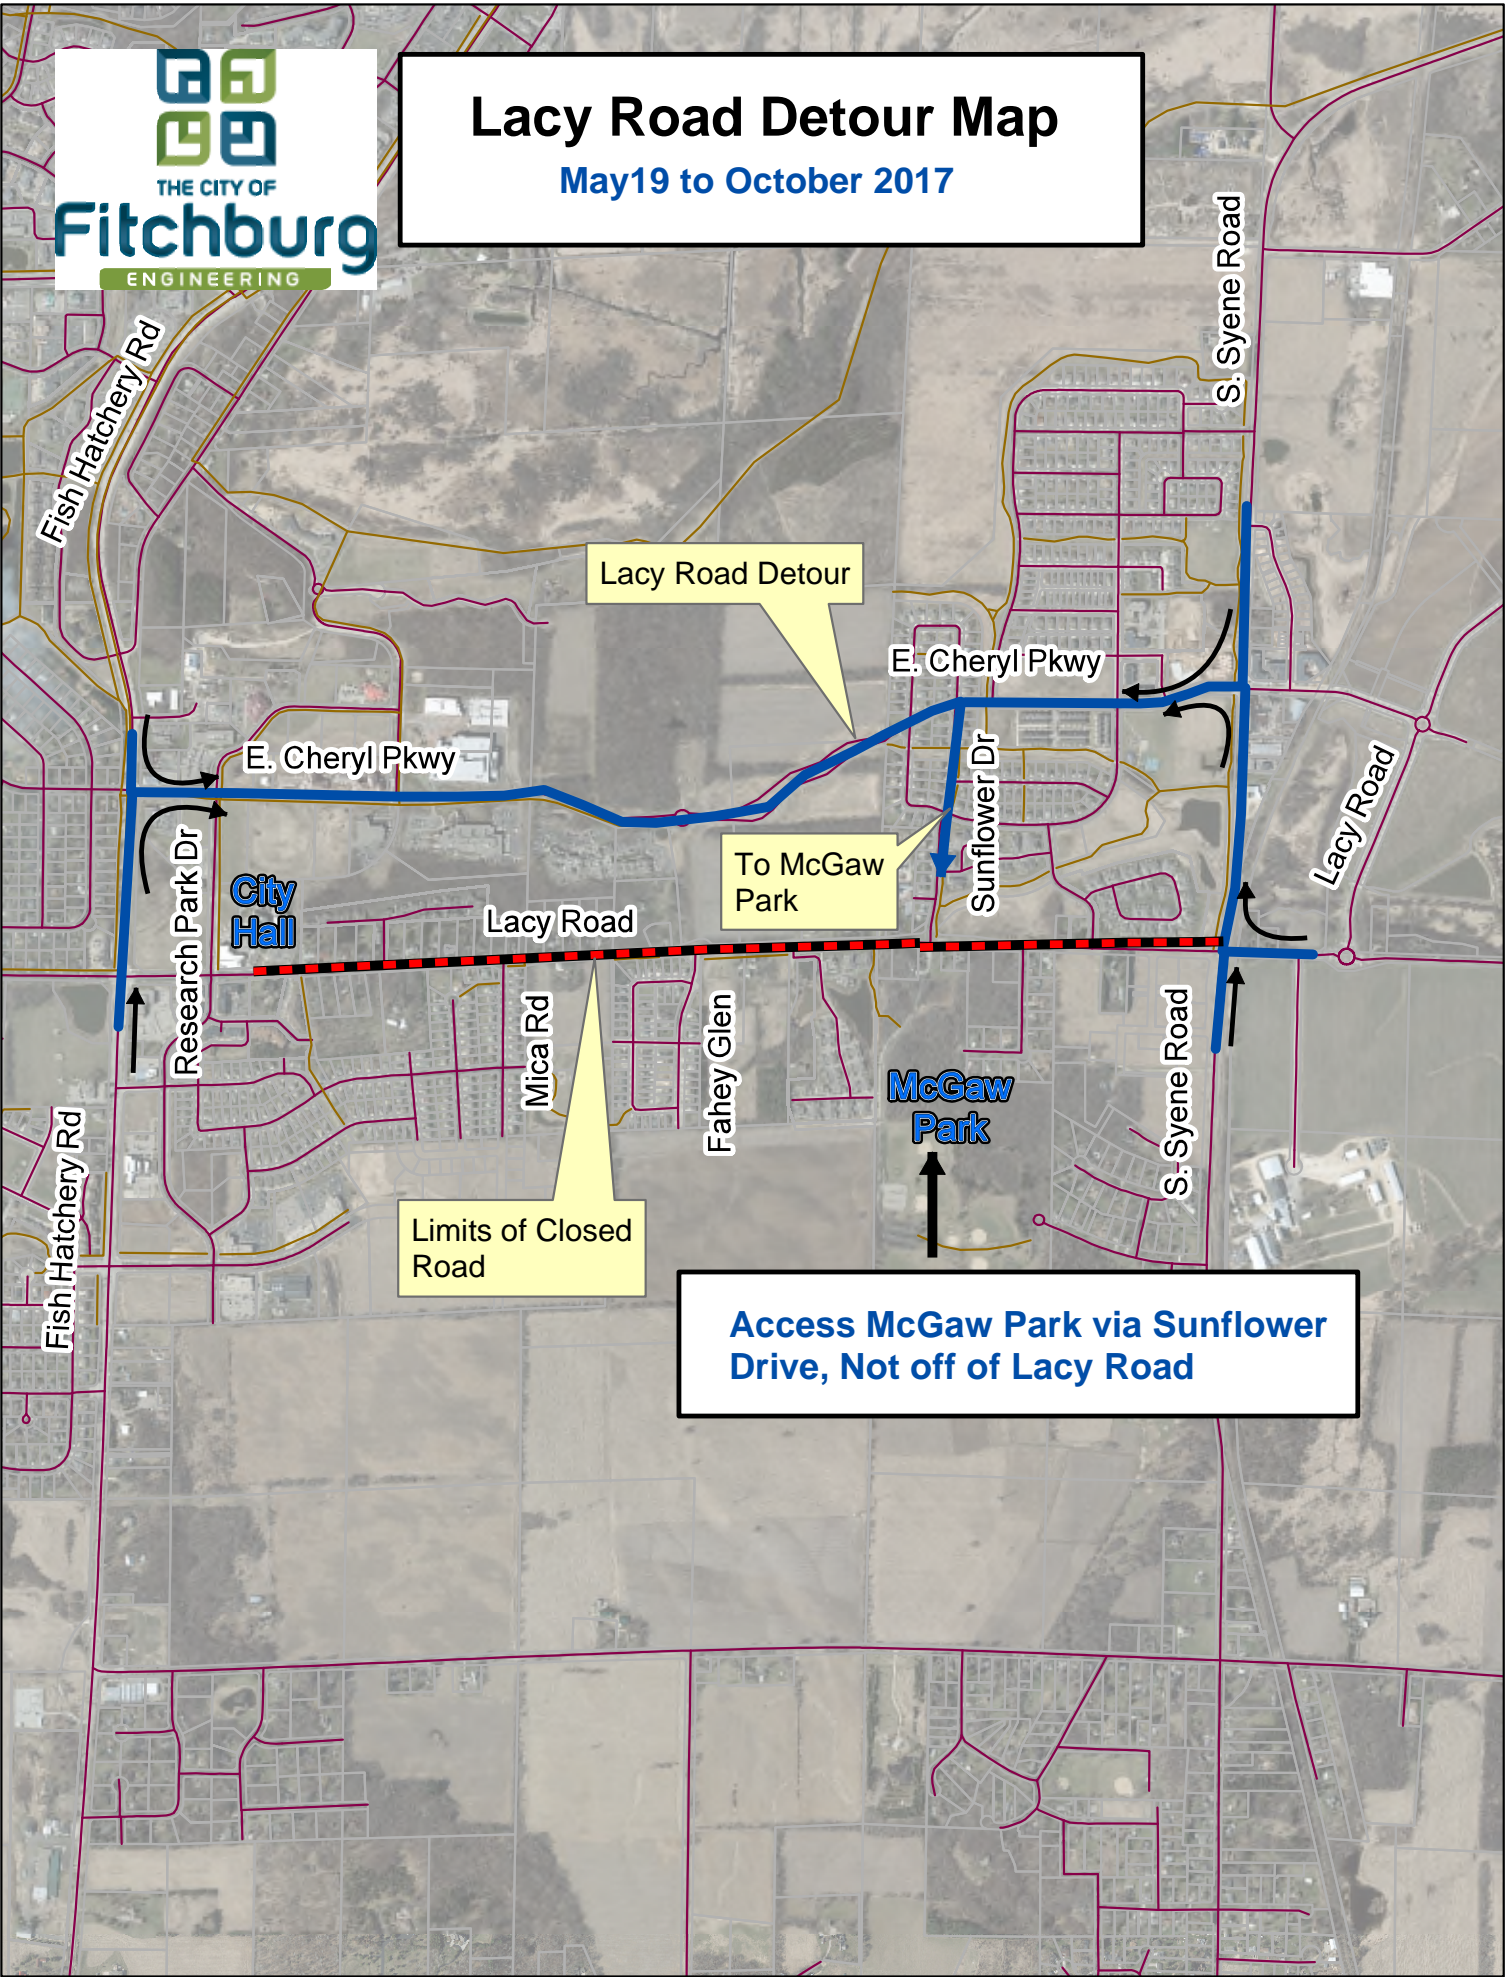

# Lacy Road Detour Map

May 19 to October 2017

Lacy Road Detour

To McGaw Park

Limits of Closed Road

**Access McGaw Park via Sunflower Drive, Not off of Lacy Road**

Fish Hatchery Rd

E. Cheryl Pkwy

City Hall

Lacy Road

Mica Rd

Fahey Glen

McGaw Park

Sunflower Dr

S. Syene Road

S. Syene Road

Lacy Road

Fish Hatchery Rd

Research Park Dr