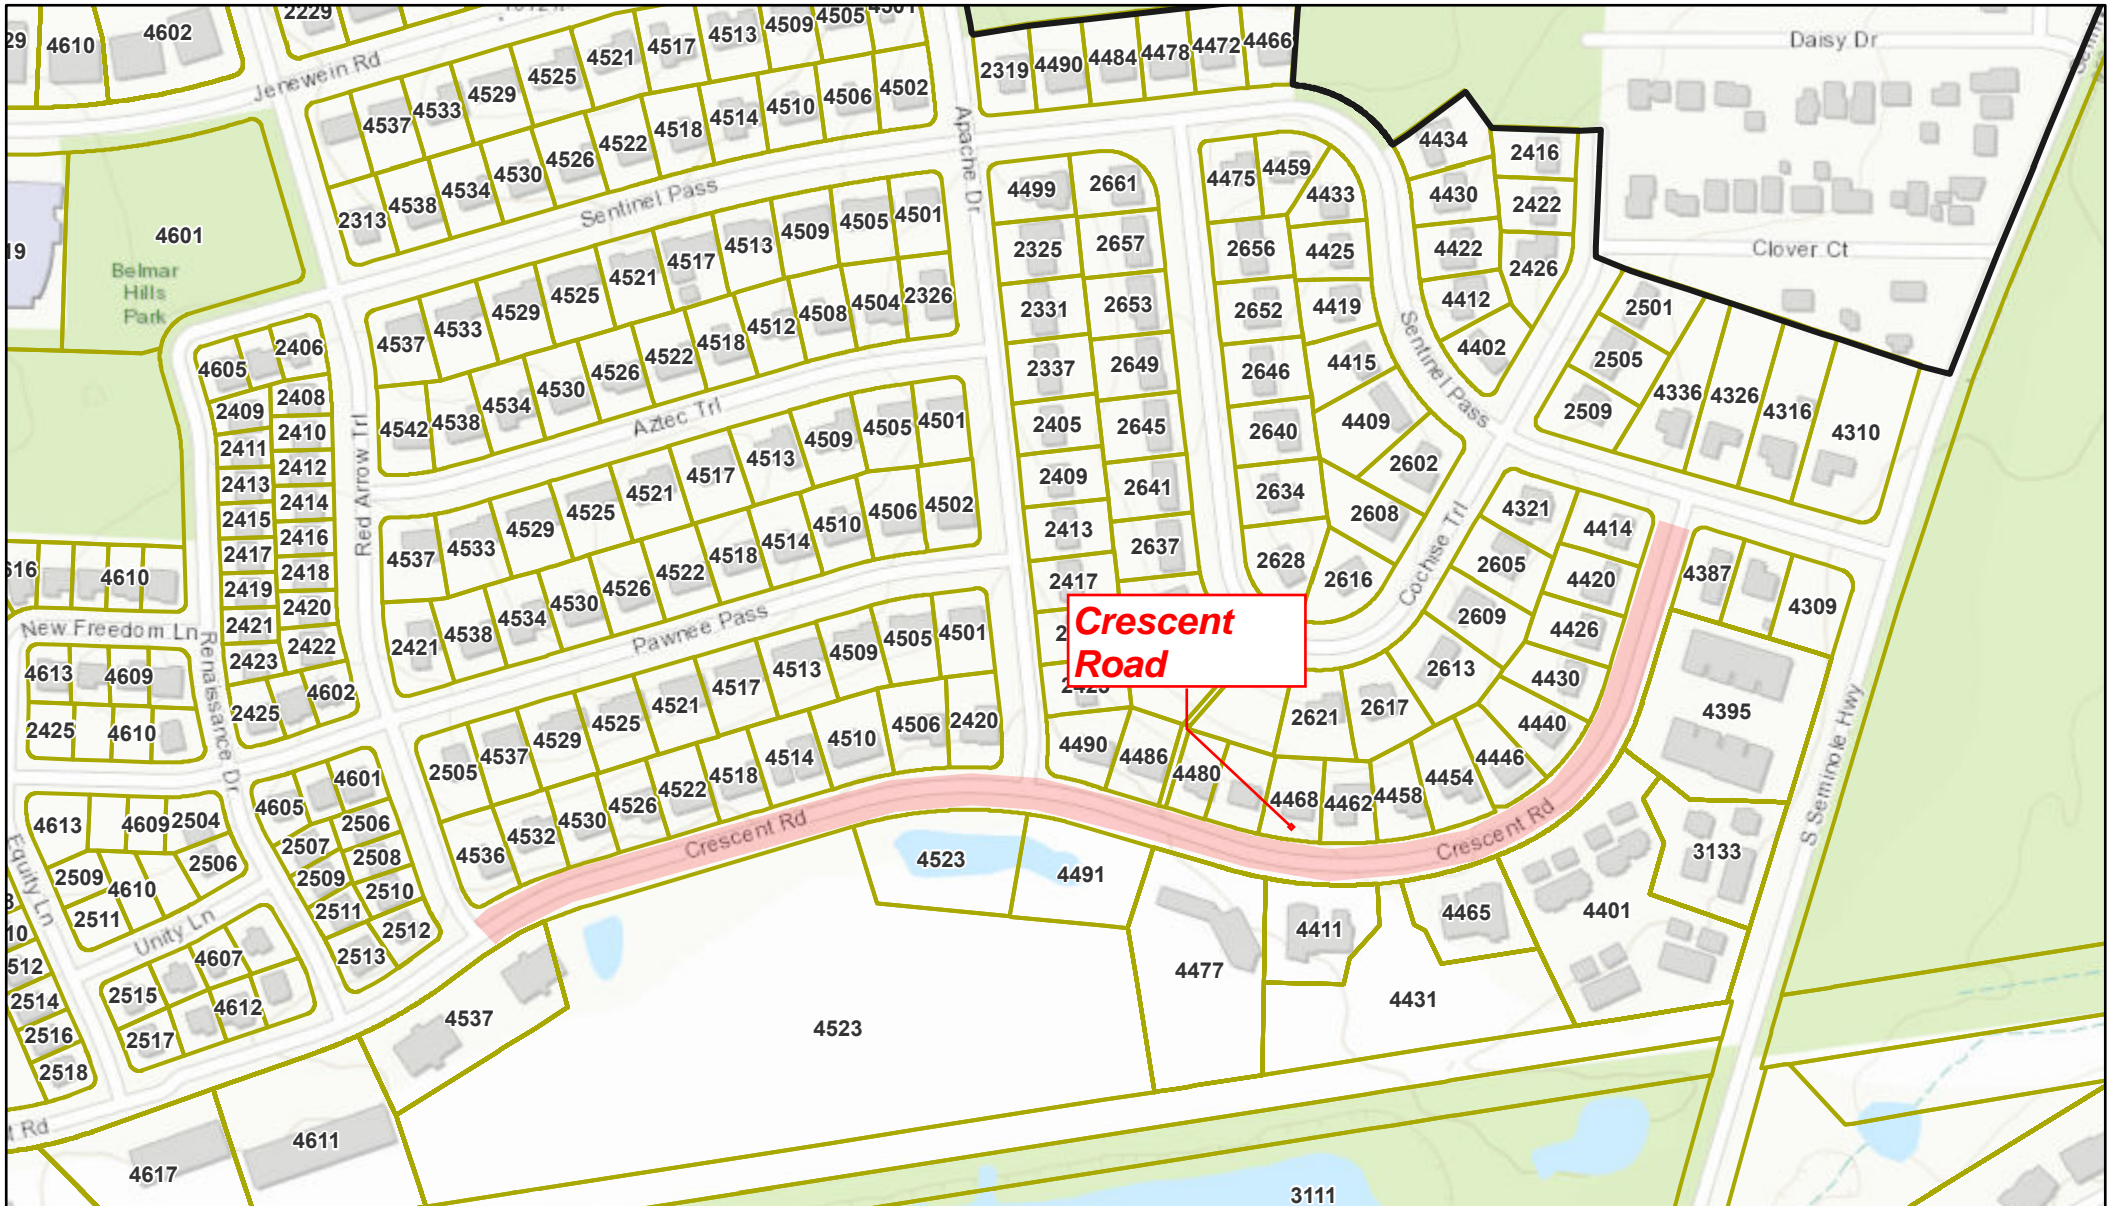

Location Map

Crescent Road Closed - Local Traffic Only
Sentinel Pass to Red Arrow Trail
8/14/23 - 10/31/23