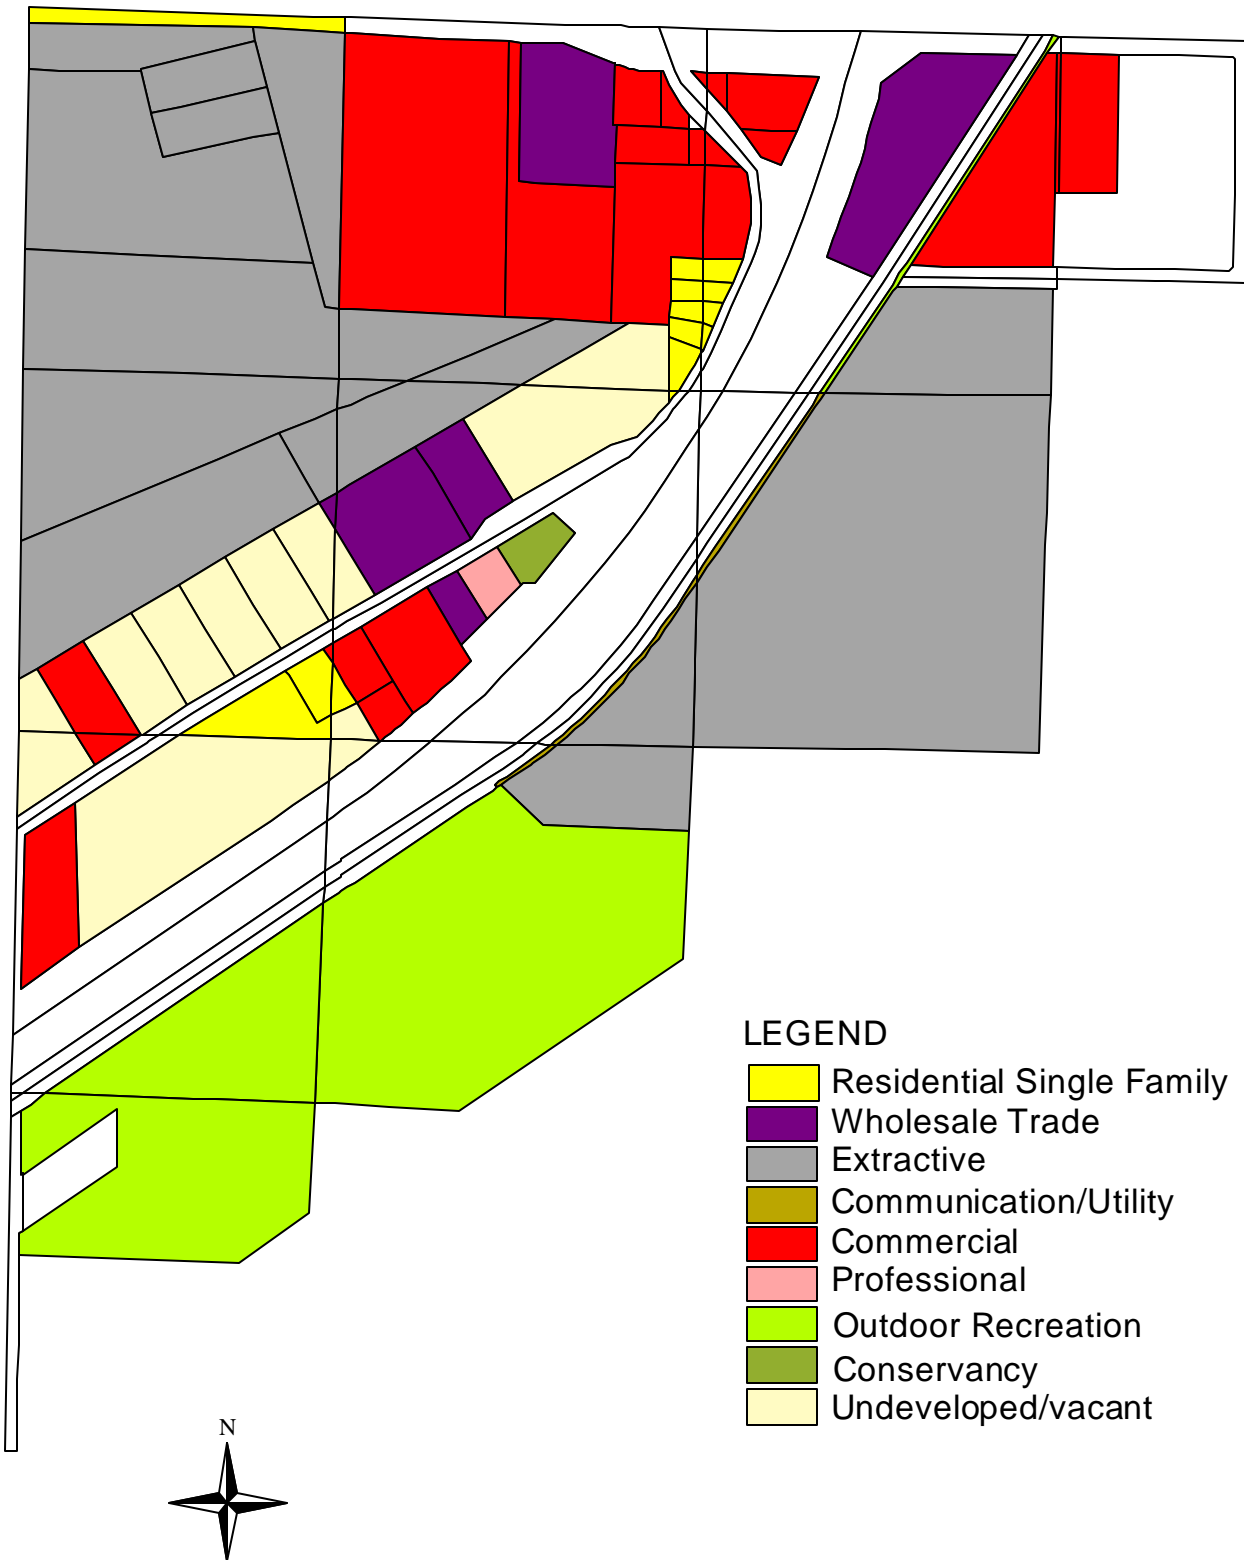

Current Land Use Nesbitt Road Area (Map 1)

LEGEND

- Residential Single Family
- Wholesale Trade
- Extractive
- Communication/Utility
- Commercial
- Professional
- Outdoor Recreation
- Conservancy
- Undeveloped/vacant

Nesbitt Rd/Verona Rd Development Study
Fitchburg Planning Department
August 23, 2000

0 700 1400 Feet