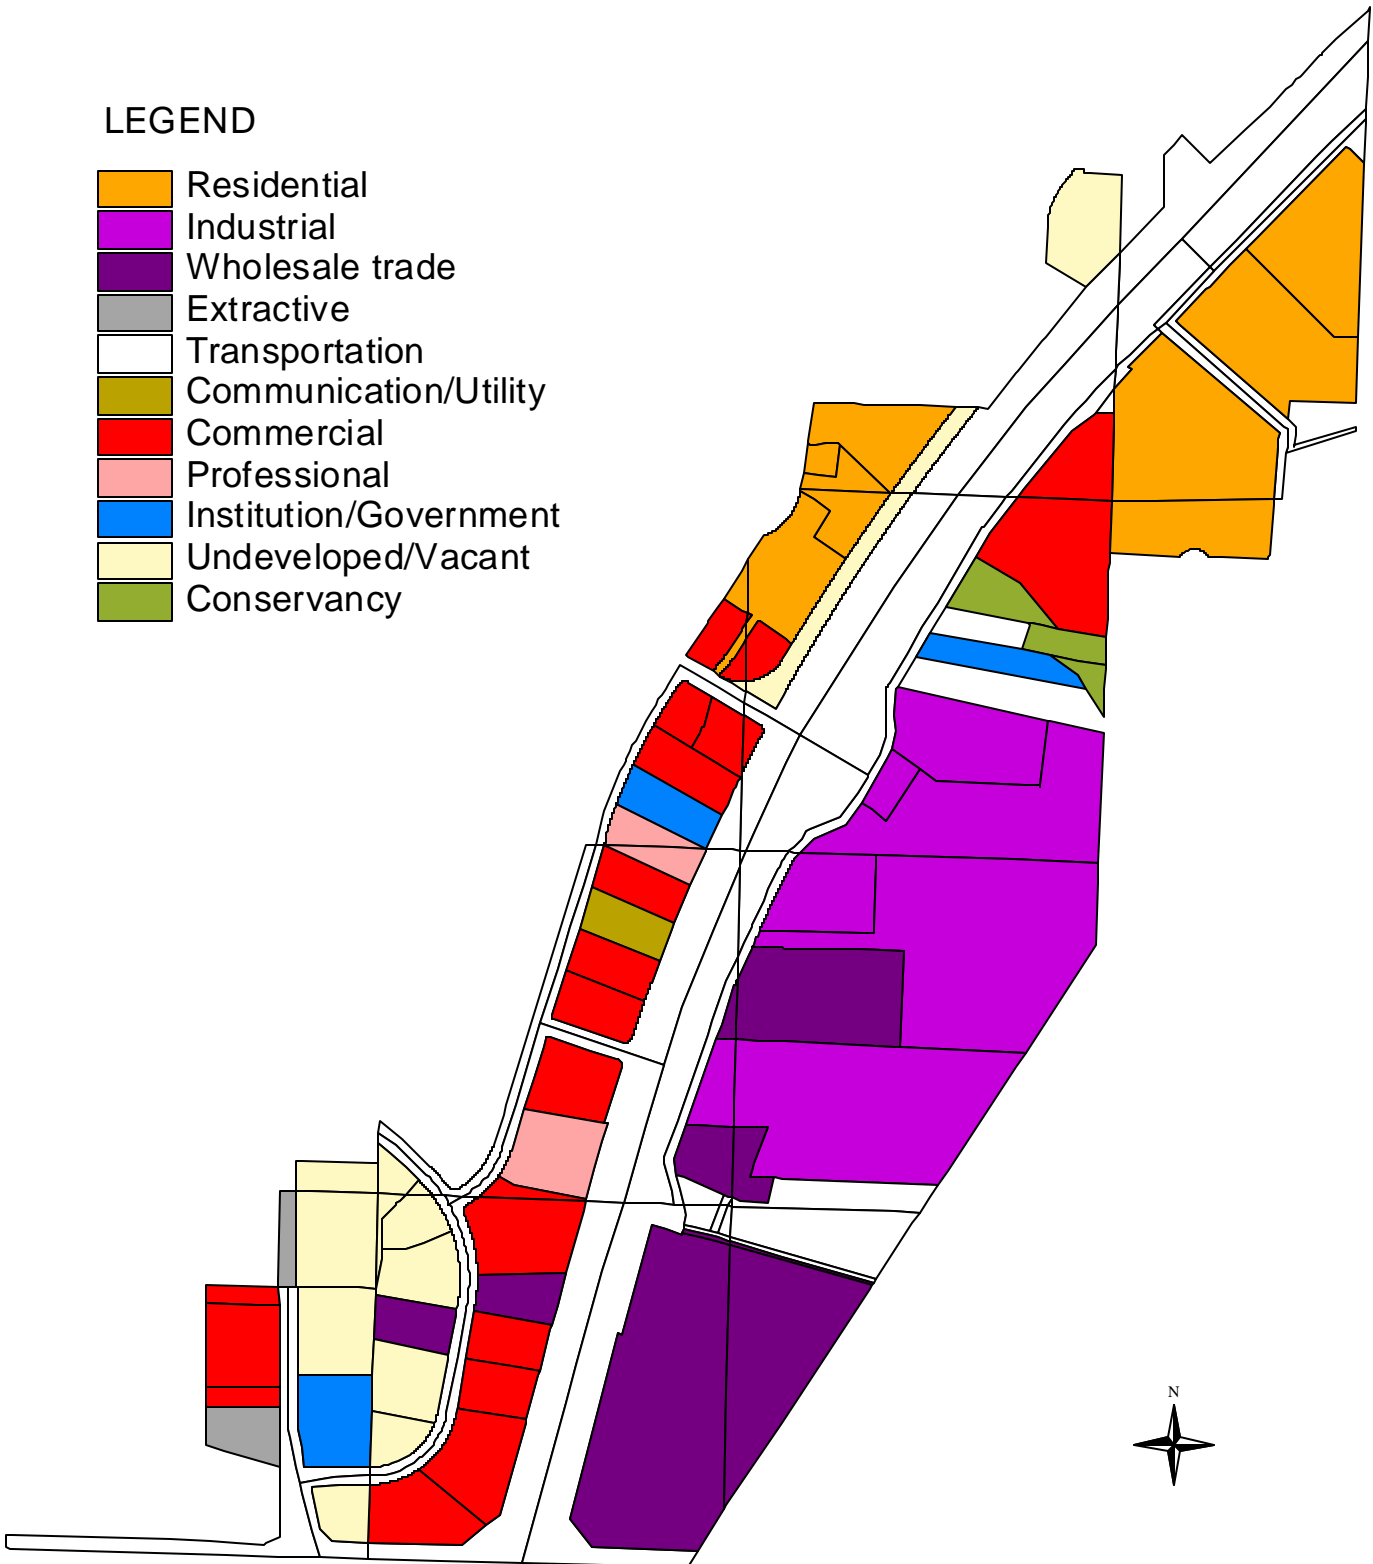

Current Land Use Verona Road Area (Map 2)

LEGEND

- Residential
- Industrial
- Wholesale trade
- Extractive
- Transportation
- Communication/Utility
- Commercial
- Professional
- Institution/Government
- Undeveloped/Vacant
- Conservancy

Nesbitt Rd/Verona Rd Development Study
Fitchburg Planning Department
August 23, 2000

0 700 1400 Feet