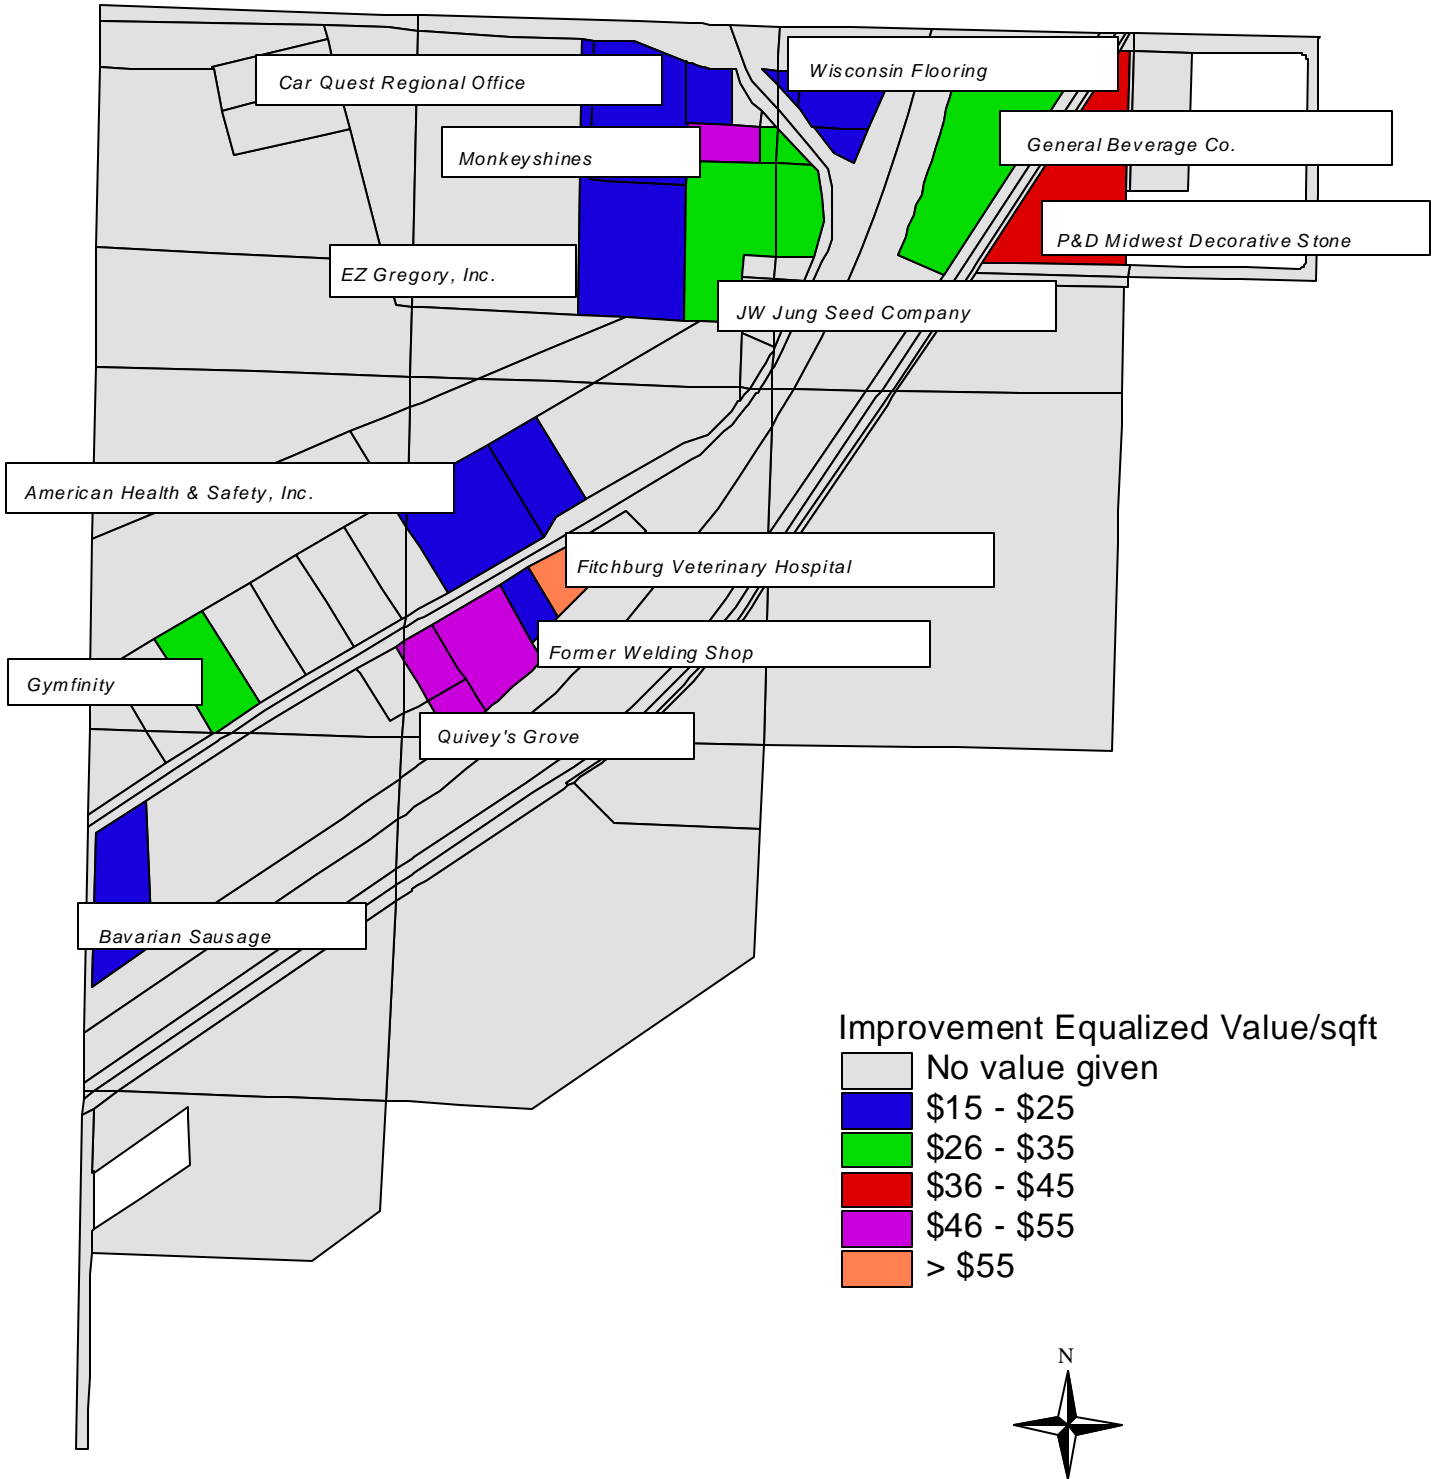

# Commercial Improvement Values/Bldg Sqft Nesbitt Road Study Area (Map 3)

Nesbitt Rd/Verona Rd Development Study  
Fitchburg Planning Department  
August 23, 2000