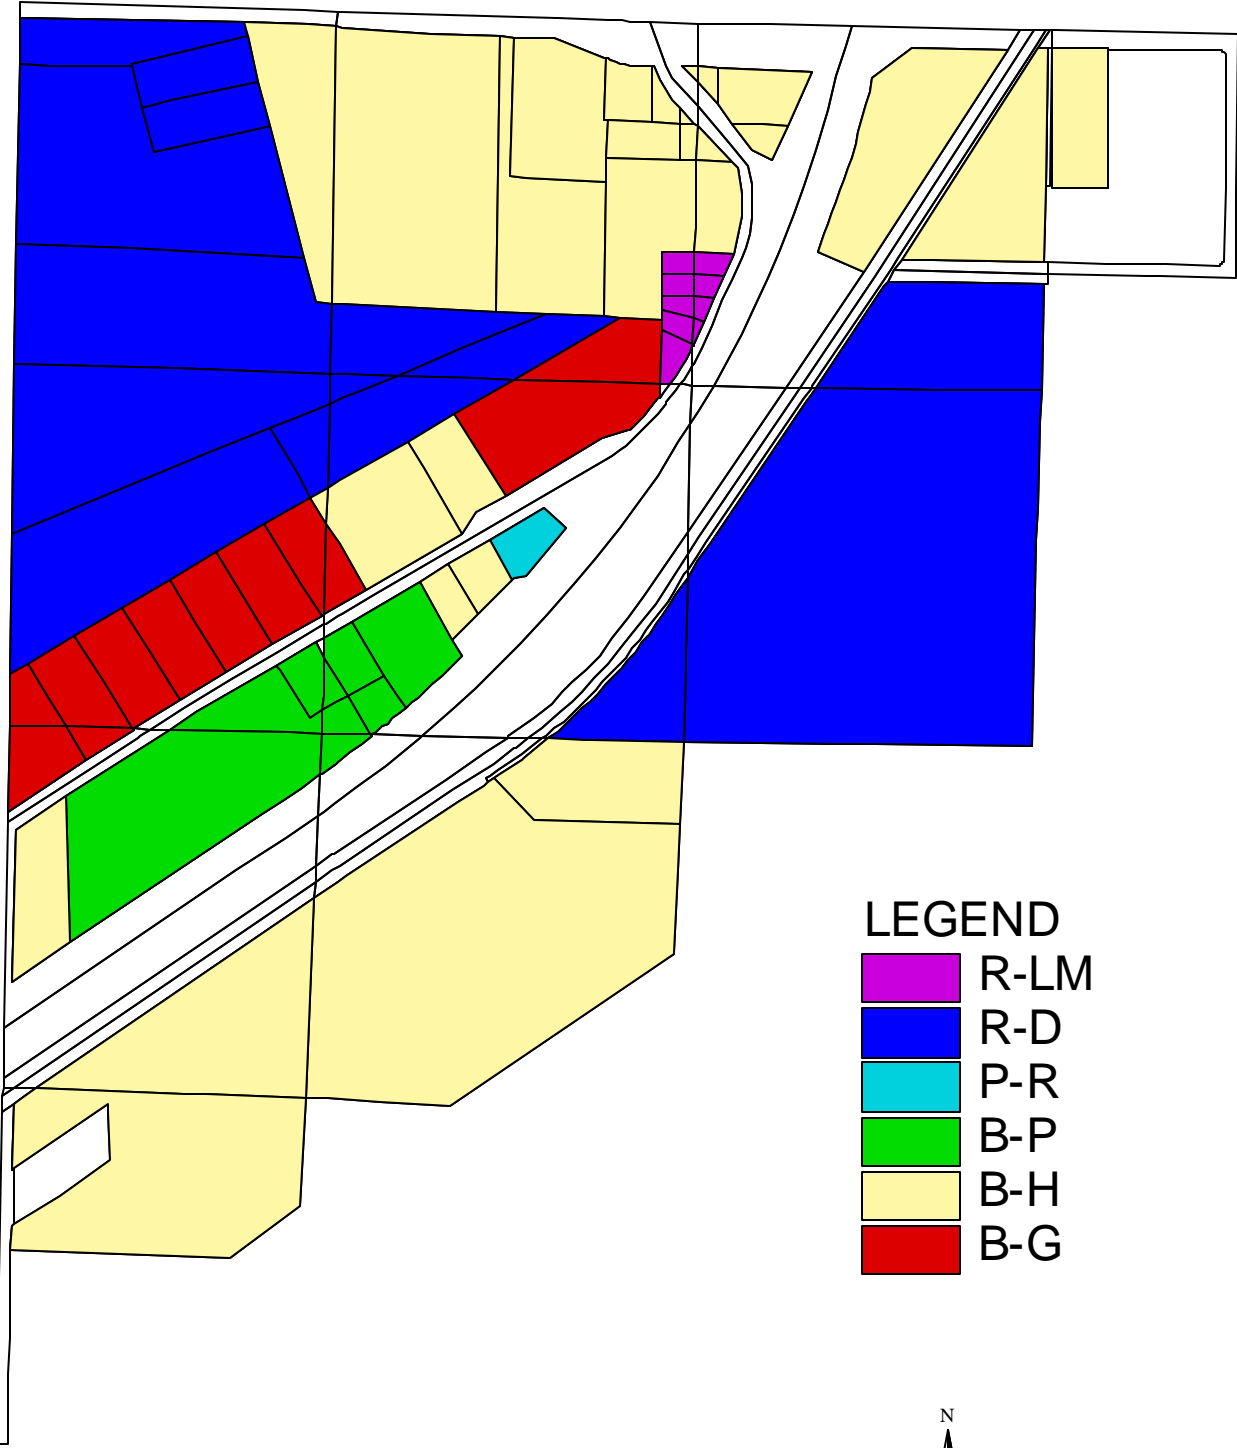

Zoning in the Nesbitt Road Study Area (Map 5)

LEGEND

- R-LM
- R-D
- P-R
- B-P
- B-H
- B-G

Nesbitt Rd/Verona Rd Development Study
Fitchburg Planning Department
August 23, 2000