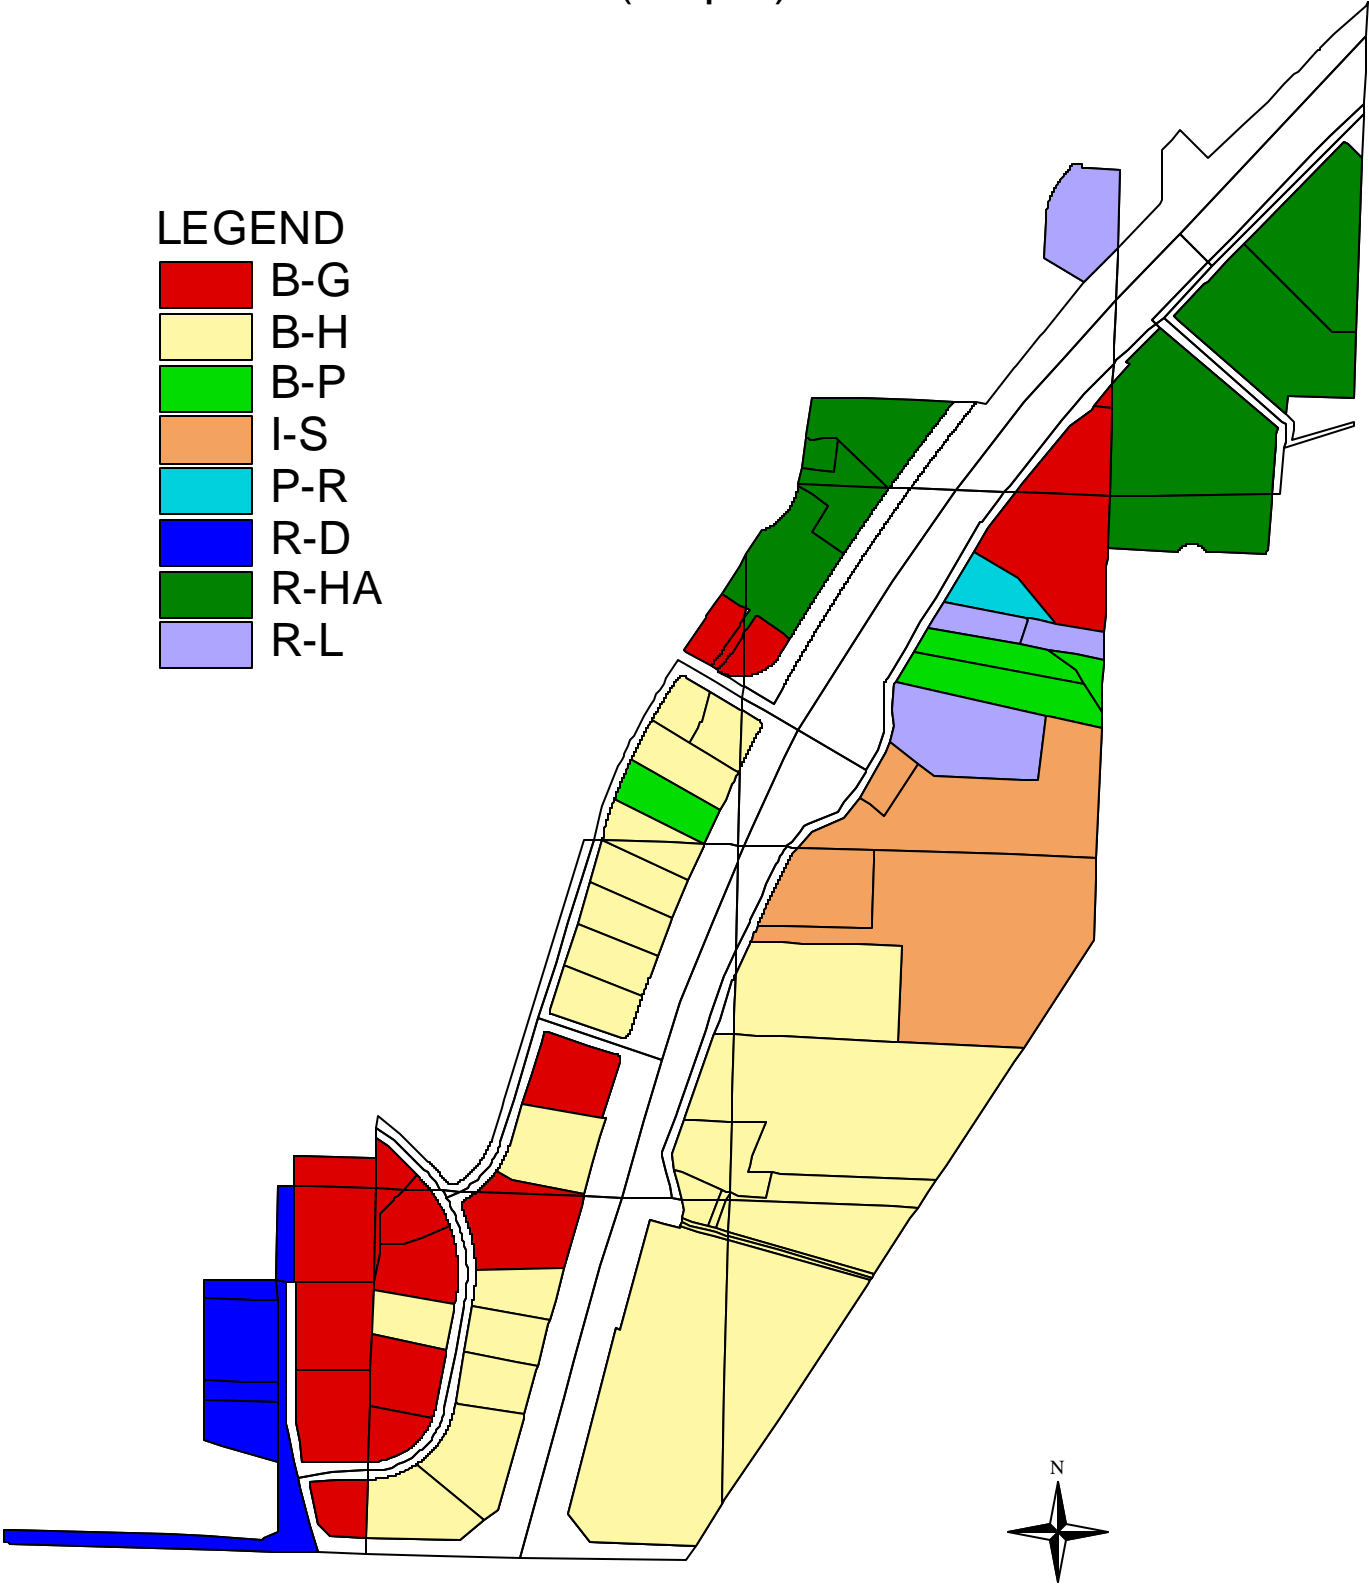

# Zoning in the Verona Road Study Area (Map 6)

- LEGEND**
- B-G
  - B-H
  - B-P
  - I-S
  - P-R
  - R-D
  - R-HA
  - R-L

Nesbitt Rd/Verona Rd Development Study  
Fitchburg Planning Department  
August 23, 2000